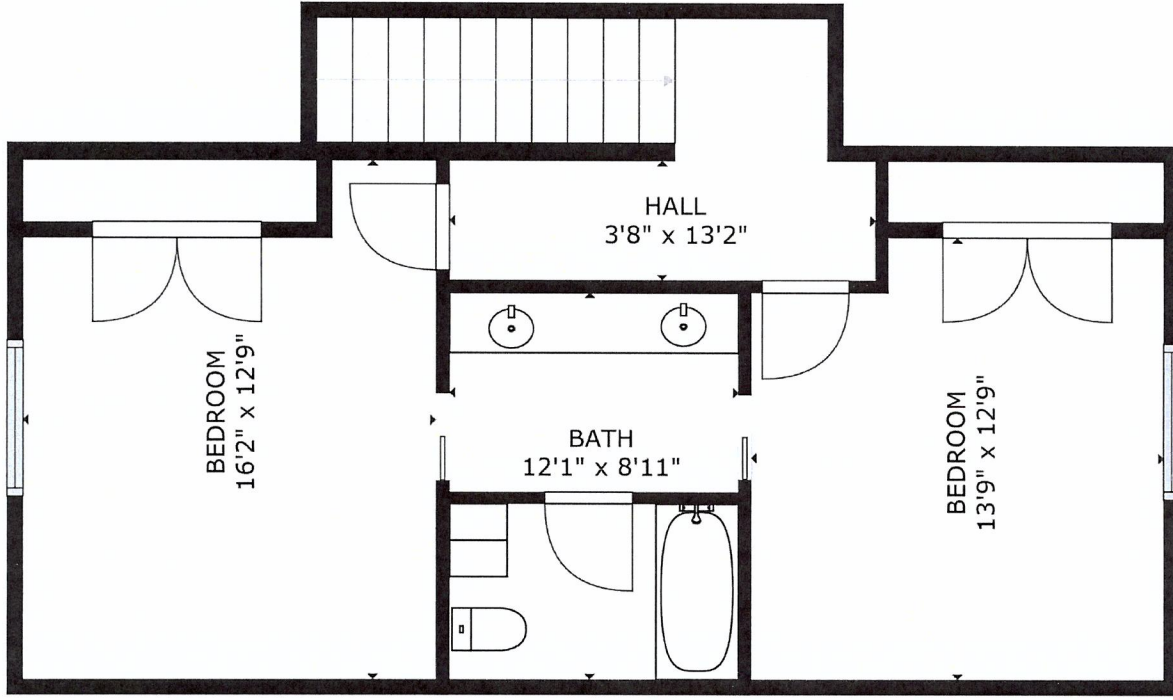

GROSS INTERNAL AREA
 FLOOR 1: 1988 sq ft, FLOOR 2: 2036 sq ft
 FLOOR 3: 639 sq ft
 TOTAL: 4664 sq ft
 SIZES AND DIMENSIONS ARE APPROXIMATE. ACTUAL MAY VARY.

GROSS INTERNAL AREA
 FLOOR 1: 1988 sq ft, FLOOR 2: 2036 sq ft
 FLOOR 3: 639 sq ft
 TOTAL: 4664 sq ft
 SIZES AND DIMENSIONS ARE APPROXIMATE. ACTUAL MAY VARY.

GROSS INTERNAL AREA
 FLOOR 1: 1988 sq ft, FLOOR 2: 2036 sq ft
 FLOOR 3: 639 sq ft
 TOTAL: 4664 sq ft

SIZES AND DIMENSIONS ARE APPROXIMATE, ACTUAL MAY VARY.

GROSS INTERNAL AREA
 FLOOR 1: 1988 sq ft; FLOOR 2: 2036 sq ft
 FLOOR 3: 639 sq ft
 TOTAL: 4664 sq ft
 SIZES AND DIMENSIONS ARE APPROXIMATE, ACTUAL MAY VARY.