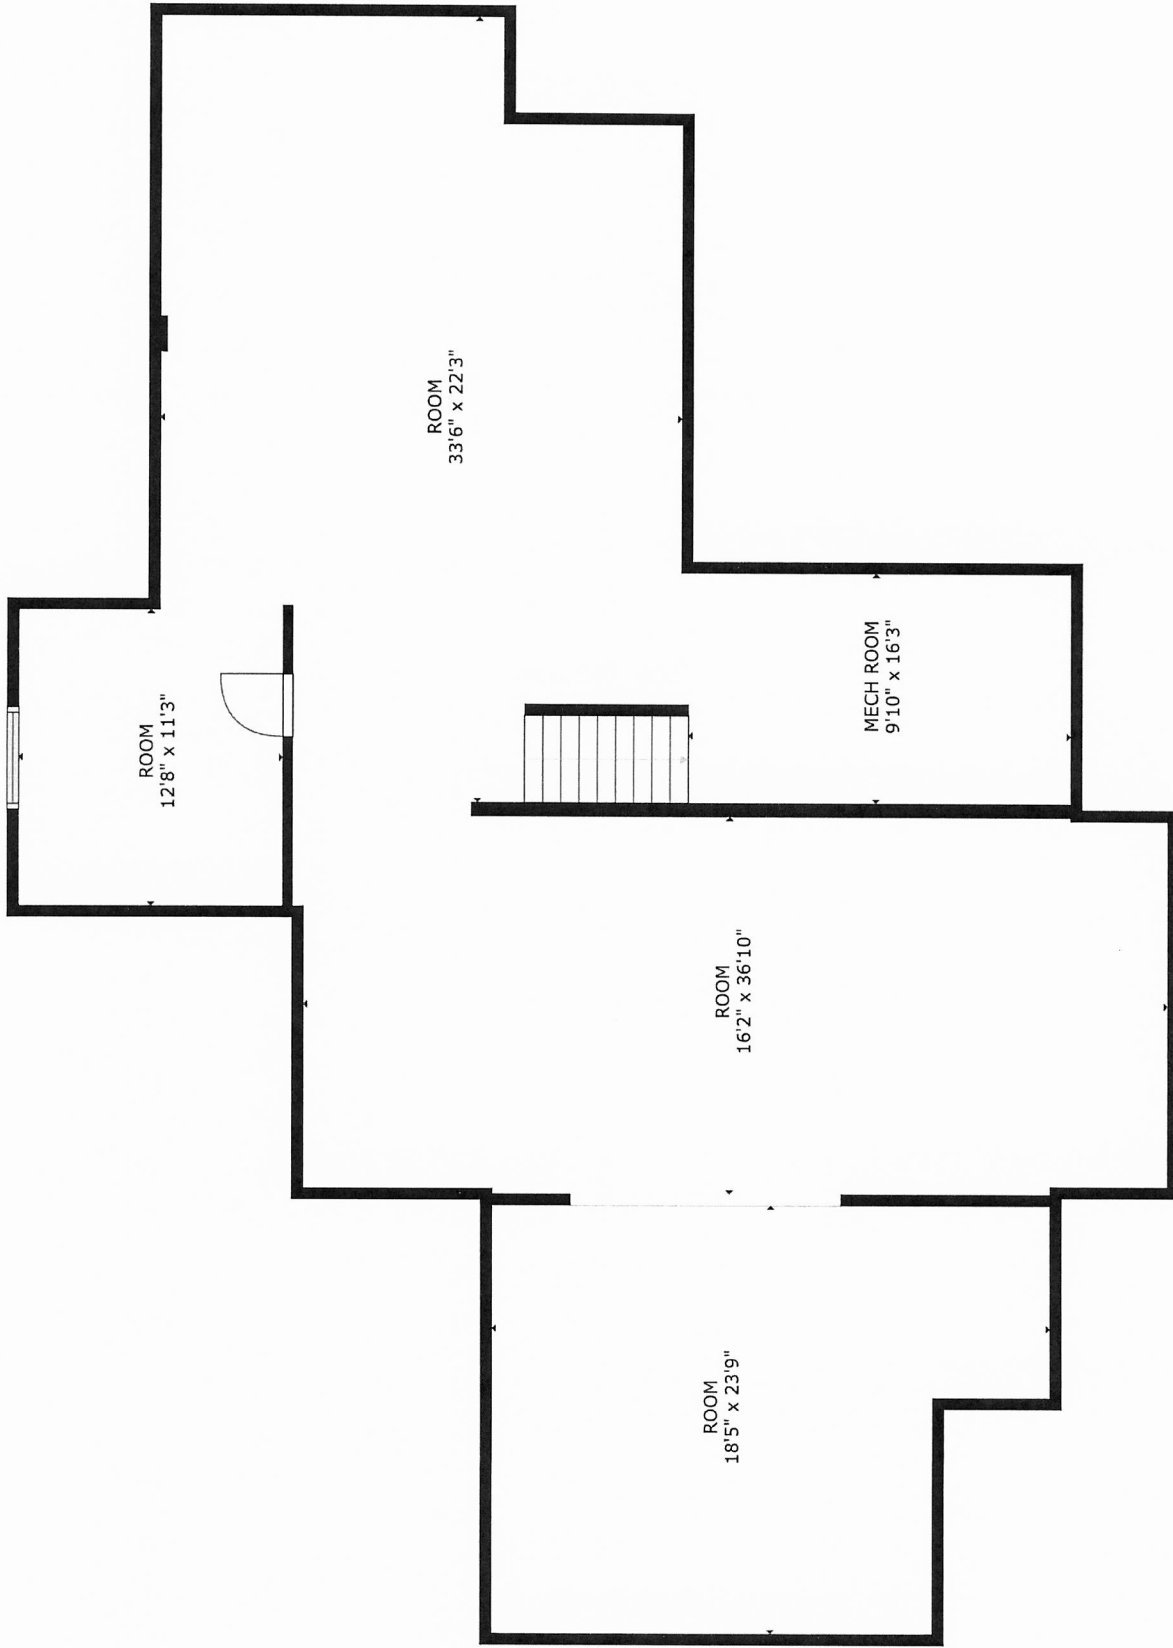

GROSS INTERNAL AREA
 FLOOR 1: 1988 sq ft, FLOOR 2: 2036 sq ft
 FLOOR 3: 639 sq ft
 TOTAL: 4664 sq ft
 SIZES AND DIMENSIONS ARE APPROXIMATE. ACTUAL MAY VARY.

GROSS INTERNAL AREA
 FLOOR 1: 1988 sq ft, FLOOR 2: 2036 sq ft
 FLOOR 3: 639 sq ft
 TOTAL: 4664 sq ft
 SIZES AND DIMENSIONS ARE APPROXIMATE. ACTUAL MAY VARY.

GROSS INTERNAL AREA
 FLOOR 1: 1988 sq ft, FLOOR 2: 2036 sq ft
 FLOOR 3: 639 sq ft
 TOTAL: 4664 sq ft

SIZES AND DIMENSIONS ARE APPROXIMATE, ACTUAL MAY VARY.

GROSS INTERNAL AREA
 FLOOR 1: 1988 sq ft; FLOOR 2: 2036 sq ft
 FLOOR 3: 639 sq ft
 TOTAL: 4664 sq ft
 SIZES AND DIMENSIONS ARE APPROXIMATE, ACTUAL MAY VARY.