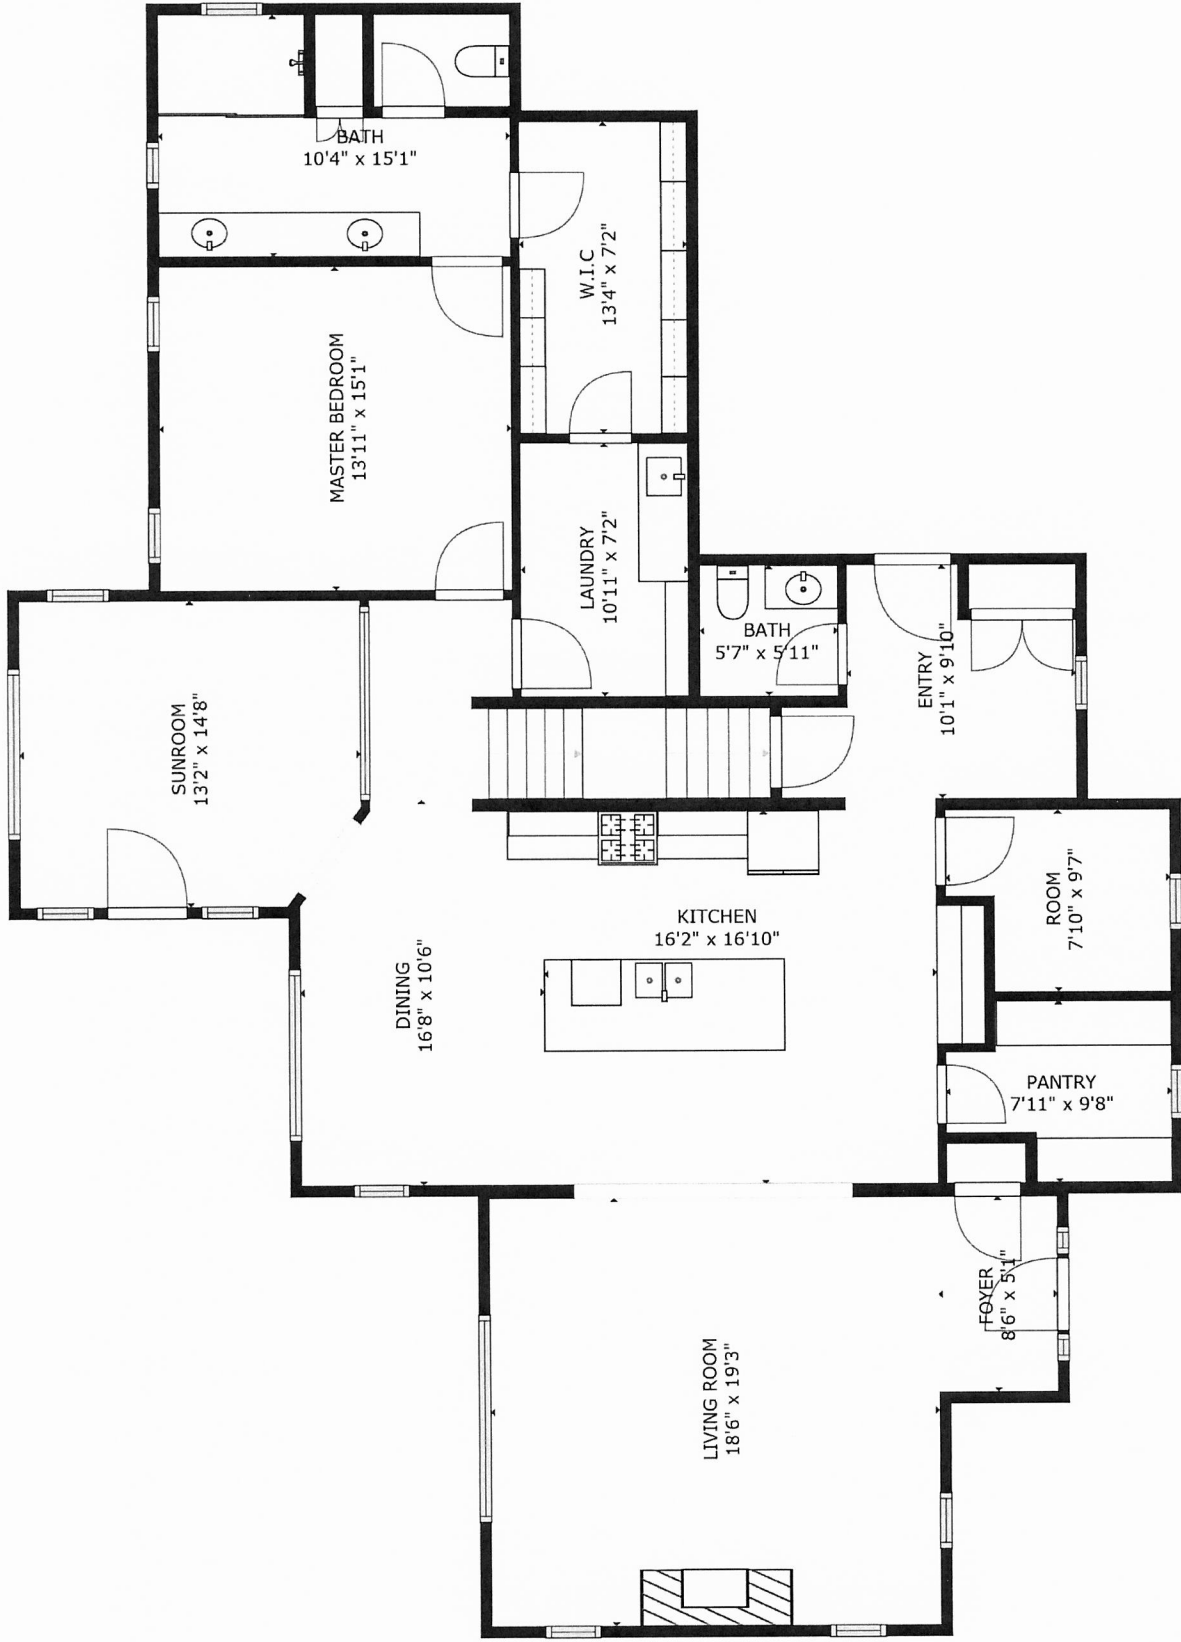

GROSS INTERNAL AREA
 FLOOR 1: 1988 sq ft, FLOOR 2: 2036 sq ft
 FLOOR 3: 639 sq ft
 TOTAL: 4664 sq ft
 SIZES AND DIMENSIONS ARE APPROXIMATE. ACTUAL MAY VARY.

GROSS INTERNAL AREA
 FLOOR 1: 1988 sq ft, FLOOR 2: 2036 sq ft
 FLOOR 3: 639 sq ft
 TOTAL: 4664 sq ft
 SIZES AND DIMENSIONS ARE APPROXIMATE. ACTUAL MAY VARY.

GROSS INTERNAL AREA
 FLOOR 1: 1988 sq ft, FLOOR 2: 2036 sq ft
 FLOOR 3: 639 sq ft
 TOTAL: 4664 sq ft

SIZES AND DIMENSIONS ARE APPROXIMATE, ACTUAL MAY VARY.

GROSS INTERNAL AREA
 FLOOR 1: 1988 sq ft; FLOOR 2: 2036 sq ft
 FLOOR 3: 639 sq ft
 TOTAL: 4664 sq ft
 SIZES AND DIMENSIONS ARE APPROXIMATE, ACTUAL MAY VARY.