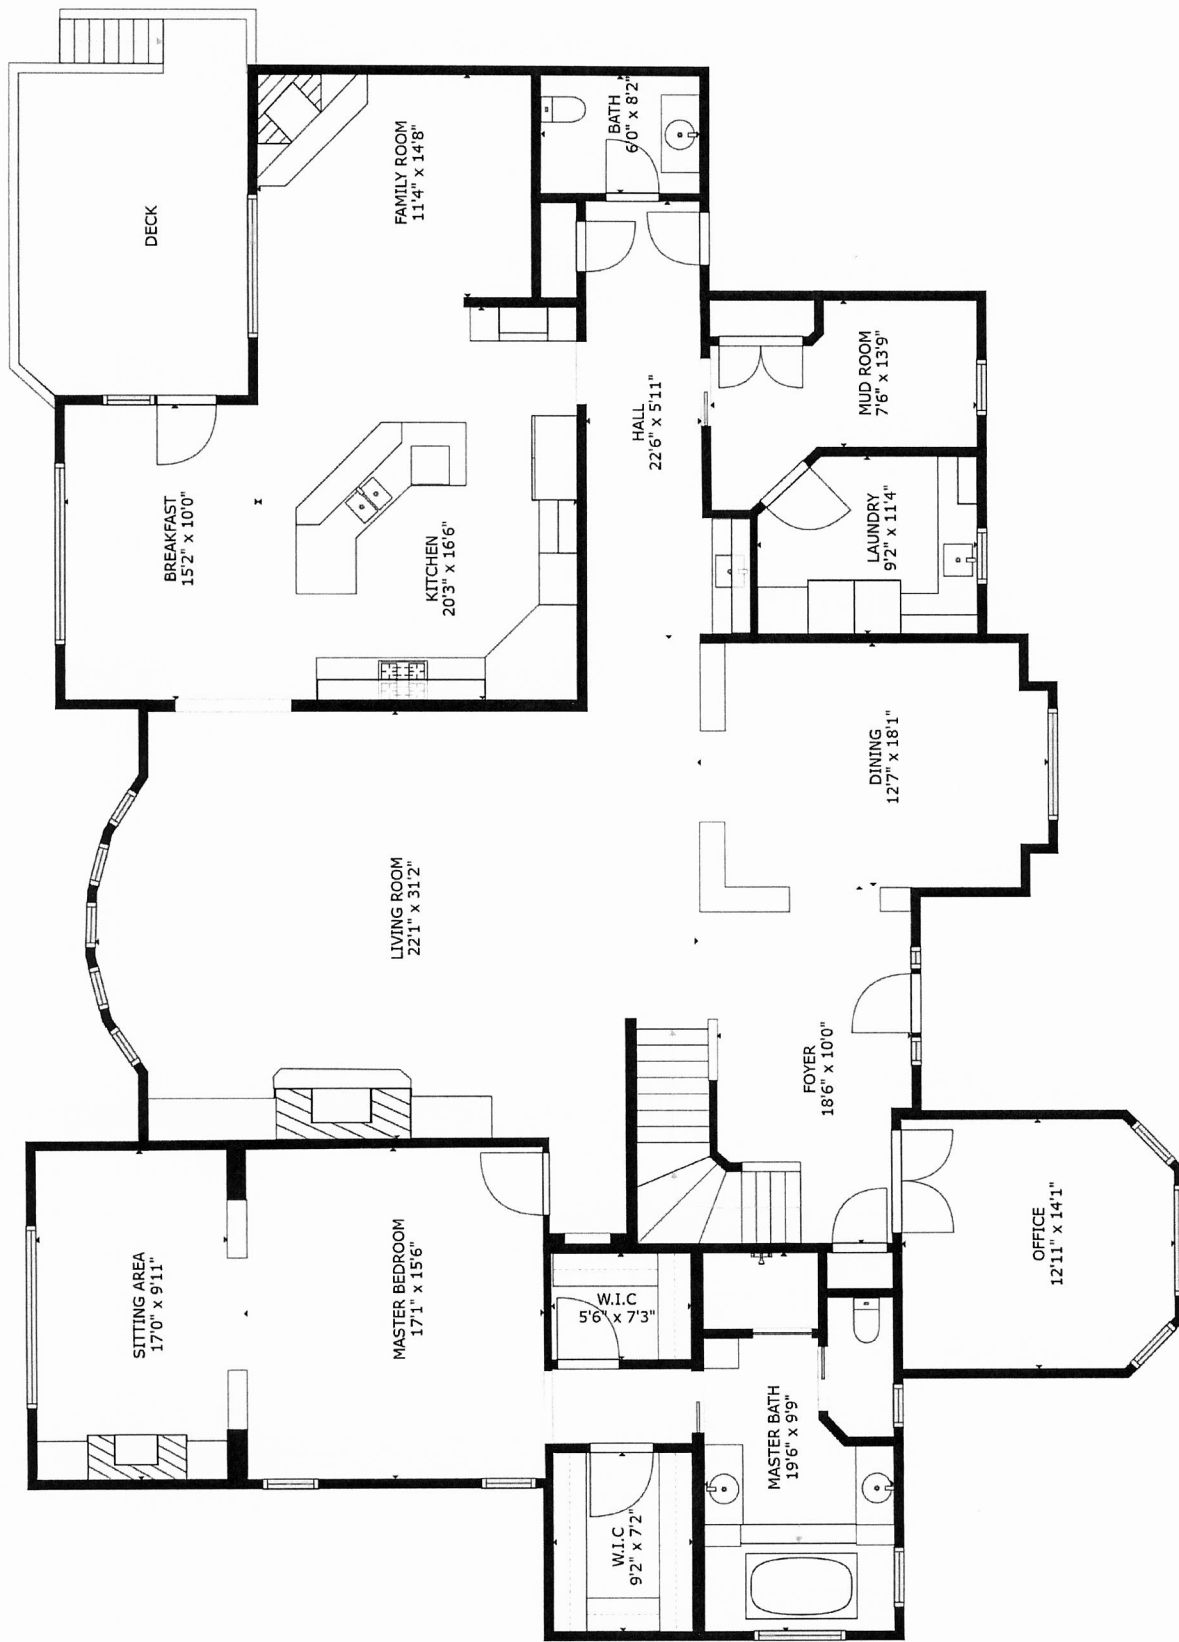

GROSS INTERNAL AREA  
 FLOOR 1: 3225 sq ft, FLOOR 2: 3270 sq ft  
 FLOOR 3: 1512 sq ft  
 TOTAL: 8007 sq ft

SIZES AND DIMENSIONS ARE APPROXIMATE. ACTUAL MAY VARY.

GROSS INTERNAL AREA  
 FLOOR 1: 3225 sq ft, FLOOR 2: 3270 sq ft  
 FLOOR 3: 1512 sq ft  
 TOTAL: 8007 sq ft

SIZES AND DIMENSIONS ARE APPROXIMATE, ACTUAL MAY VARY.

GROSS INTERNAL AREA  
 FLOOR 1: 3225 sq ft, FLOOR 2: 3270 sq ft  
 FLOOR 3: 1512 sq ft  
 TOTAL: 8007 sq ft

SIZES AND DIMENSIONS ARE APPROXIMATE, ACTUAL MAY VARY.

GROSS INTERNAL AREA  
 FLOOR 1: 3225 sq ft, FLOOR 2: 3270 sq ft  
 FLOOR 3: 1512 sq ft  
 TOTAL: 8007 sq ft

SIZES AND DIMENSIONS ARE APPROXIMATE, ACTUAL MAY VARY.