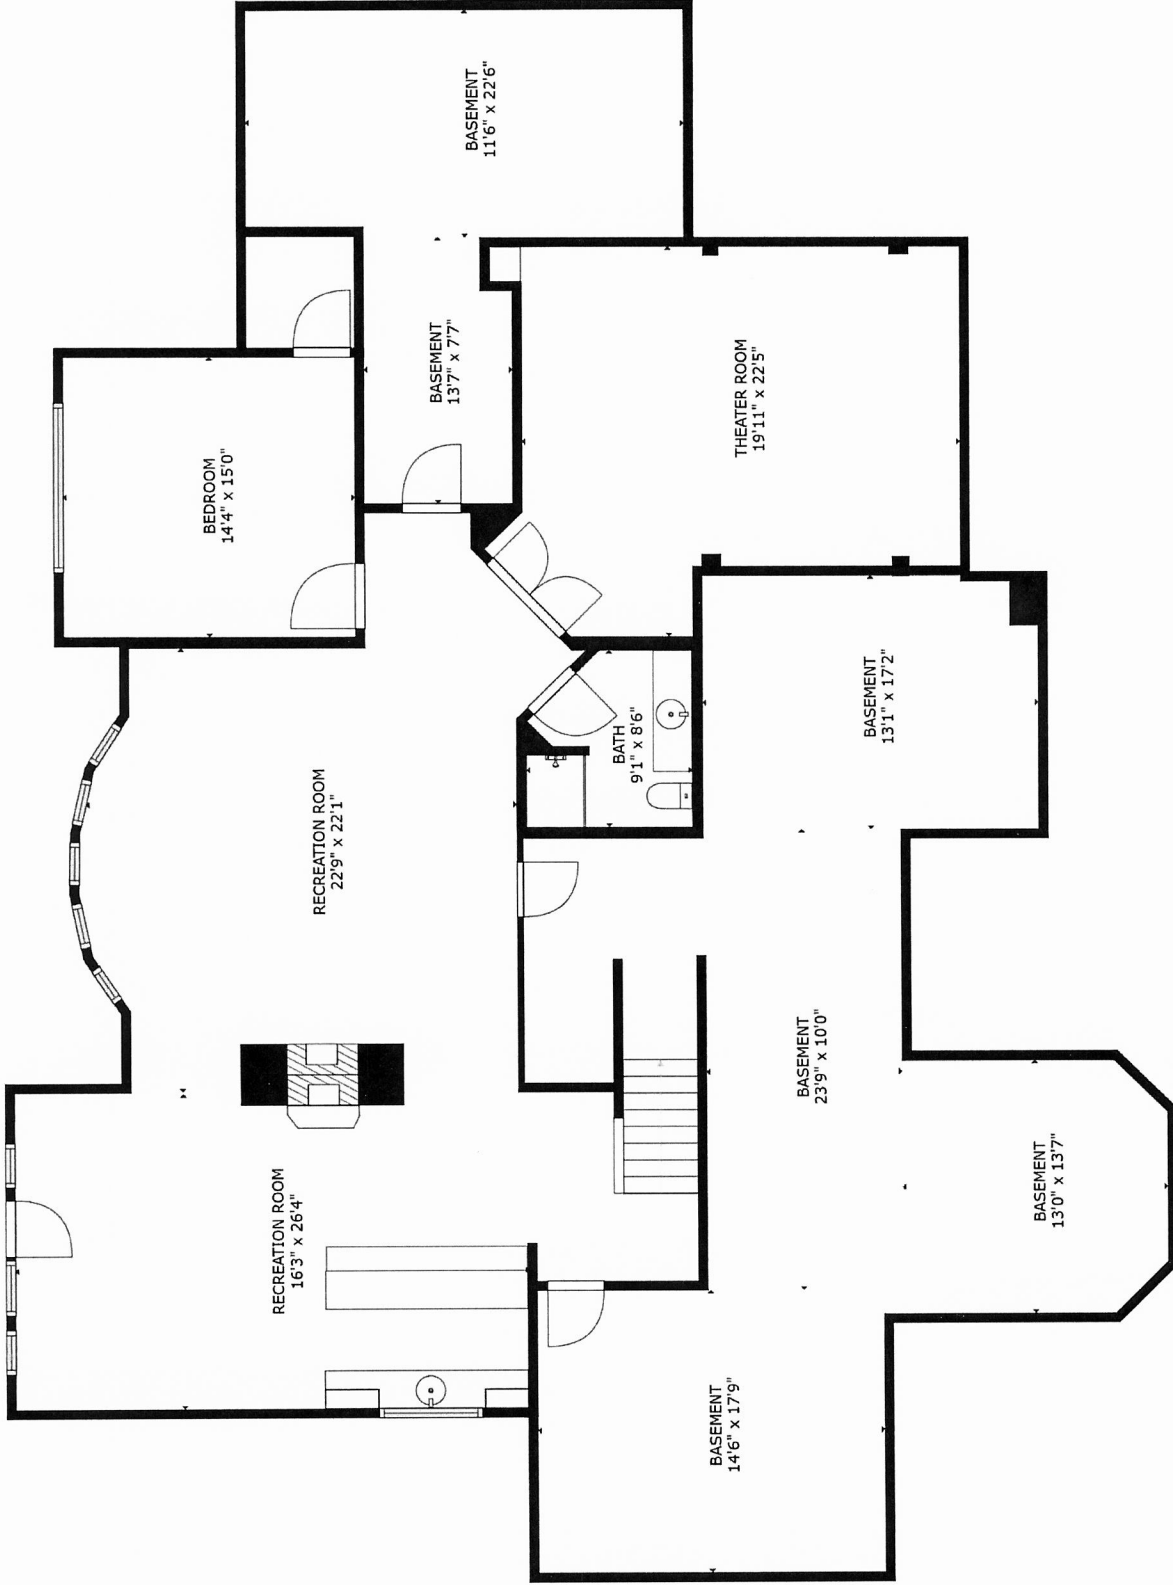

GROSS INTERNAL AREA  
 FLOOR 1: 3225 sq ft, FLOOR 2: 3270 sq ft  
 FLOOR 3: 1512 sq ft  
 TOTAL: 8007 sq ft

SIZES AND DIMENSIONS ARE APPROXIMATE. ACTUAL MAY VARY.

GROSS INTERNAL AREA  
 FLOOR 1: 3225 sq ft, FLOOR 2: 3270 sq ft  
 FLOOR 3: 1512 sq ft  
 TOTAL: 8007 sq ft

SIZES AND DIMENSIONS ARE APPROXIMATE, ACTUAL MAY VARY.

GROSS INTERNAL AREA  
 FLOOR 1: 3225 sq ft, FLOOR 2: 3270 sq ft  
 FLOOR 3: 1512 sq ft  
 TOTAL: 8007 sq ft

SIZES AND DIMENSIONS ARE APPROXIMATE, ACTUAL MAY VARY.

GROSS INTERNAL AREA  
 FLOOR 1: 3225 sq ft, FLOOR 2: 3270 sq ft  
 FLOOR 3: 1512 sq ft  
 TOTAL: 8007 sq ft

SIZES AND DIMENSIONS ARE APPROXIMATE, ACTUAL MAY VARY.