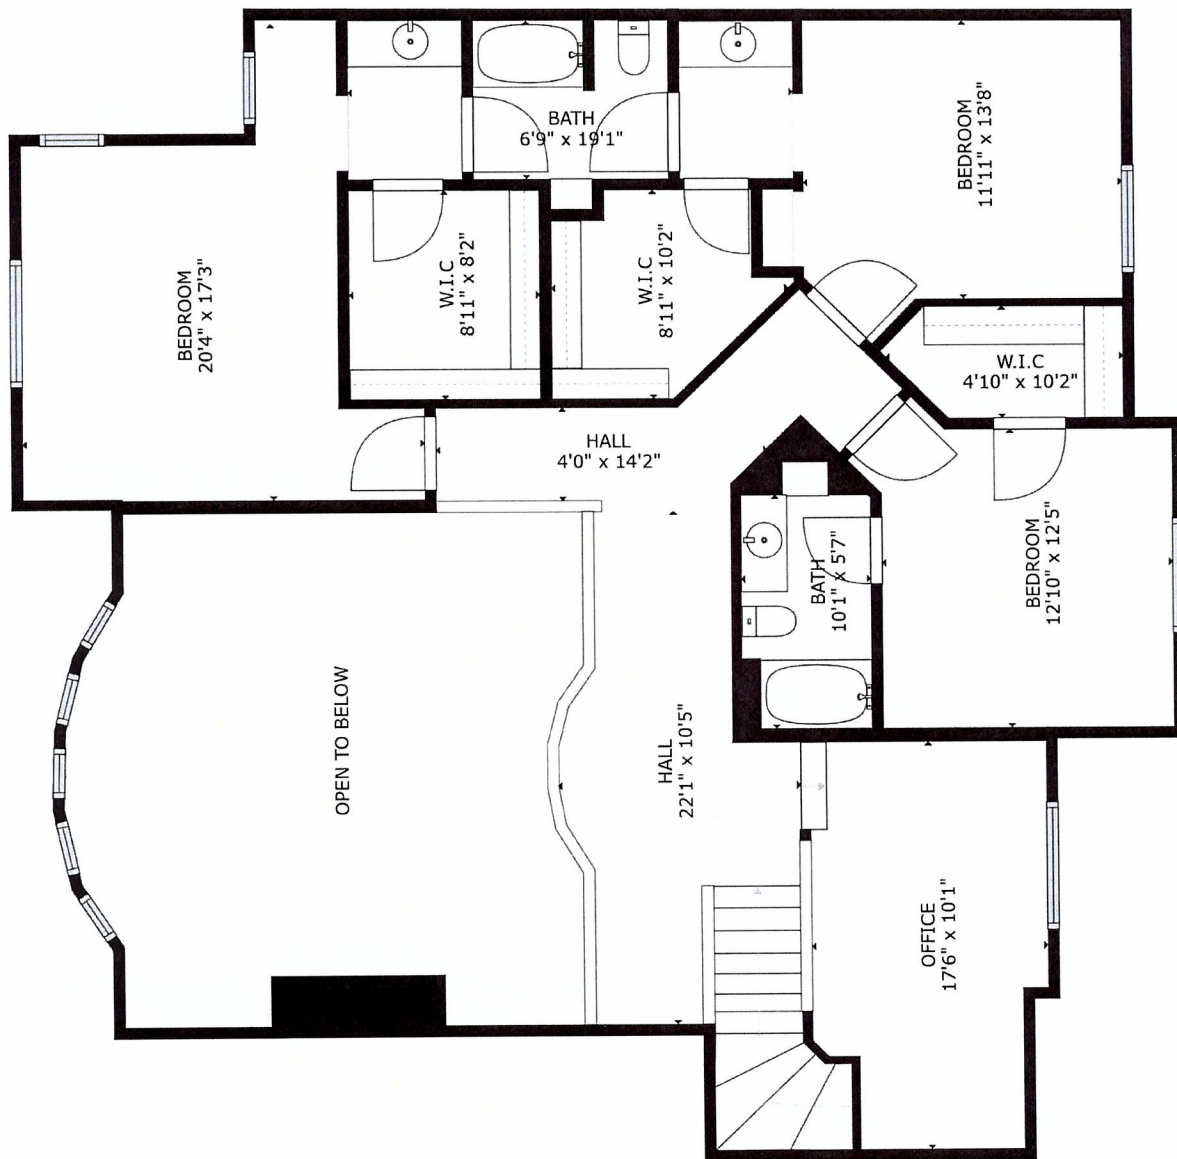

GROSS INTERNAL AREA  
 FLOOR 1: 3225 sq ft, FLOOR 2: 3270 sq ft  
 FLOOR 3: 1512 sq ft  
 TOTAL: 8007 sq ft

SIZES AND DIMENSIONS ARE APPROXIMATE. ACTUAL MAY VARY.

GROSS INTERNAL AREA  
 FLOOR 1: 3225 sq ft, FLOOR 2: 3270 sq ft  
 FLOOR 3: 1512 sq ft  
 TOTAL: 8007 sq ft

SIZES AND DIMENSIONS ARE APPROXIMATE, ACTUAL MAY VARY.

GROSS INTERNAL AREA  
 FLOOR 1: 3225 sq ft, FLOOR 2: 3270 sq ft  
 FLOOR 3: 1512 sq ft  
 TOTAL: 8007 sq ft

SIZES AND DIMENSIONS ARE APPROXIMATE, ACTUAL MAY VARY.

GROSS INTERNAL AREA  
 FLOOR 1: 3225 sq ft, FLOOR 2: 3270 sq ft  
 FLOOR 3: 1512 sq ft  
 TOTAL: 8007 sq ft

SIZES AND DIMENSIONS ARE APPROXIMATE, ACTUAL MAY VARY.