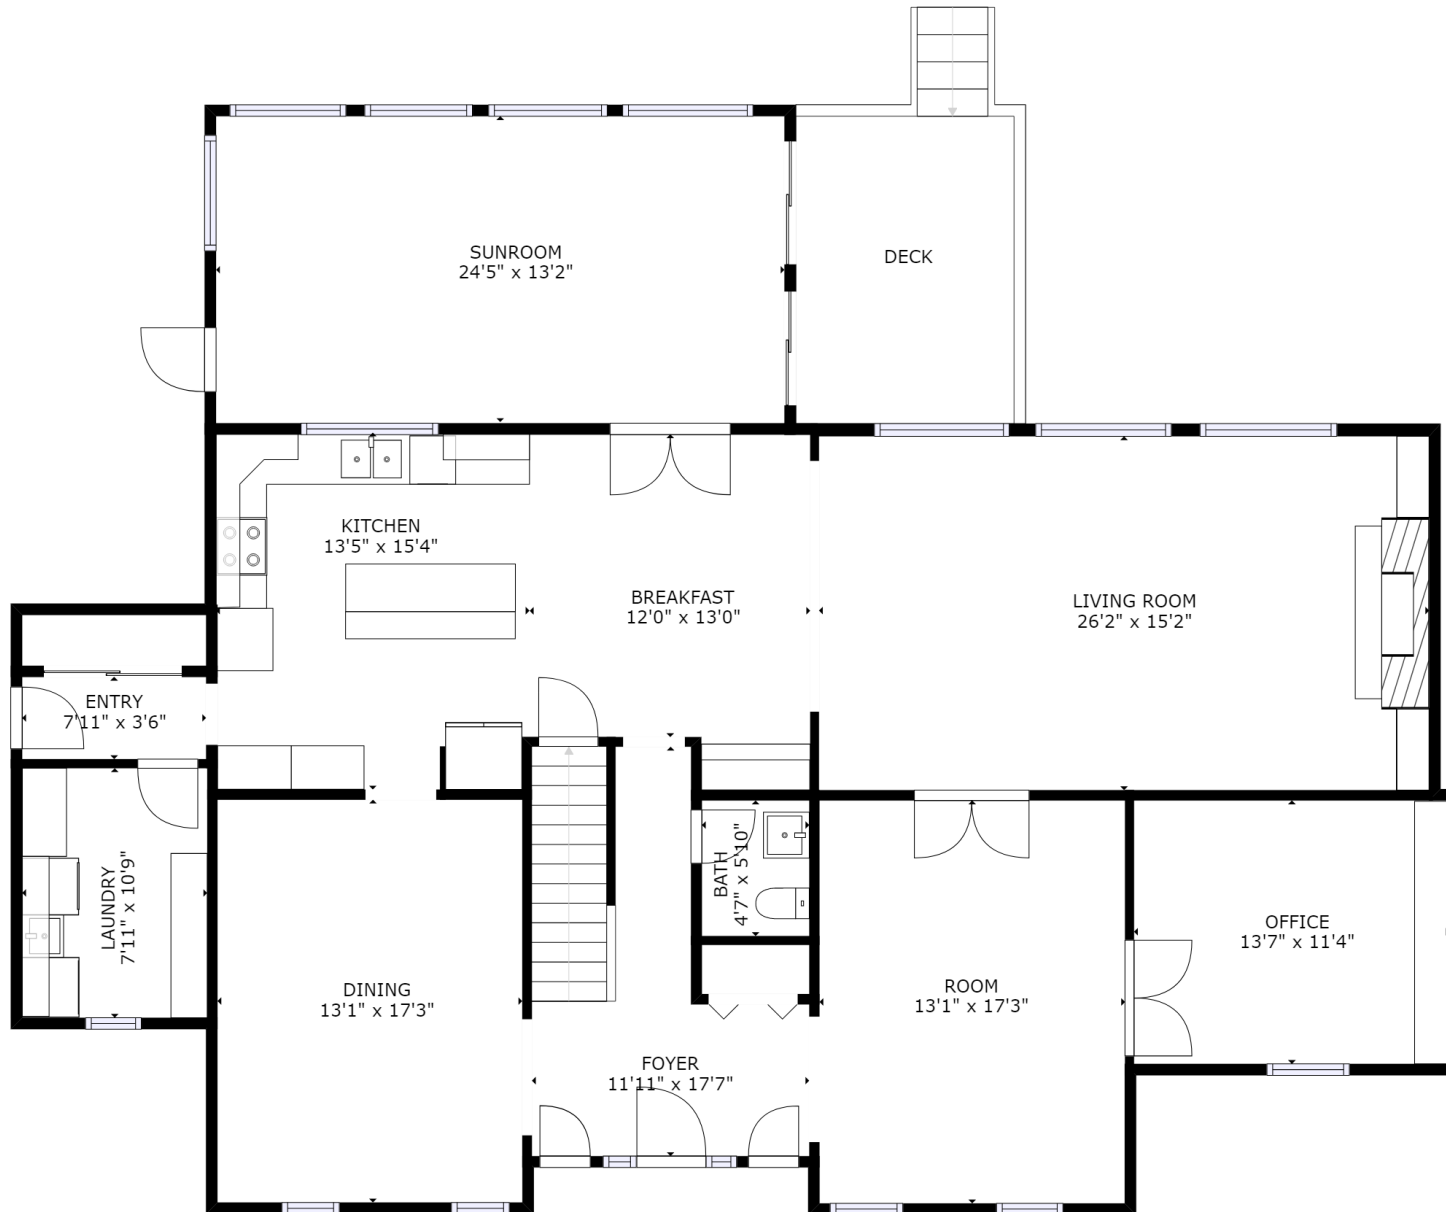

FLOOR 1

FLOOR 3

FLOOR 2

GROSS INTERNAL AREA  
 FLOOR 1: 1551 sq ft, FLOOR 2: 2098 sq ft  
 FLOOR 3: 1282 sq ft  
 TOTAL: 4932 sq ft

SIZES AND DIMENSIONS ARE APPROXIMATE, ACTUAL MAY VARY.

FLOOR 1

GROSS INTERNAL AREA  
 FLOOR 1: 1551 sq ft, FLOOR 2: 2098 sq ft  
 FLOOR 3: 1282 sq ft  
 TOTAL: 4932 sq ft  
 SIZES AND DIMENSIONS ARE APPROXIMATE, ACTUAL MAY VARY.

GROSS INTERNAL AREA  
 FLOOR 1: 1551 sq ft, FLOOR 2: 2098 sq ft  
 FLOOR 3: 1282 sq ft  
 TOTAL: 4932 sq ft

SIZES AND DIMENSIONS ARE APPROXIMATE, ACTUAL MAY VARY.

GROSS INTERNAL AREA  
 FLOOR 1: 1551 sq ft, FLOOR 2: 2098 sq ft  
 FLOOR 3: 1282 sq ft  
 TOTAL: 4932 sq ft

SIZES AND DIMENSIONS ARE APPROXIMATE, ACTUAL MAY VARY.