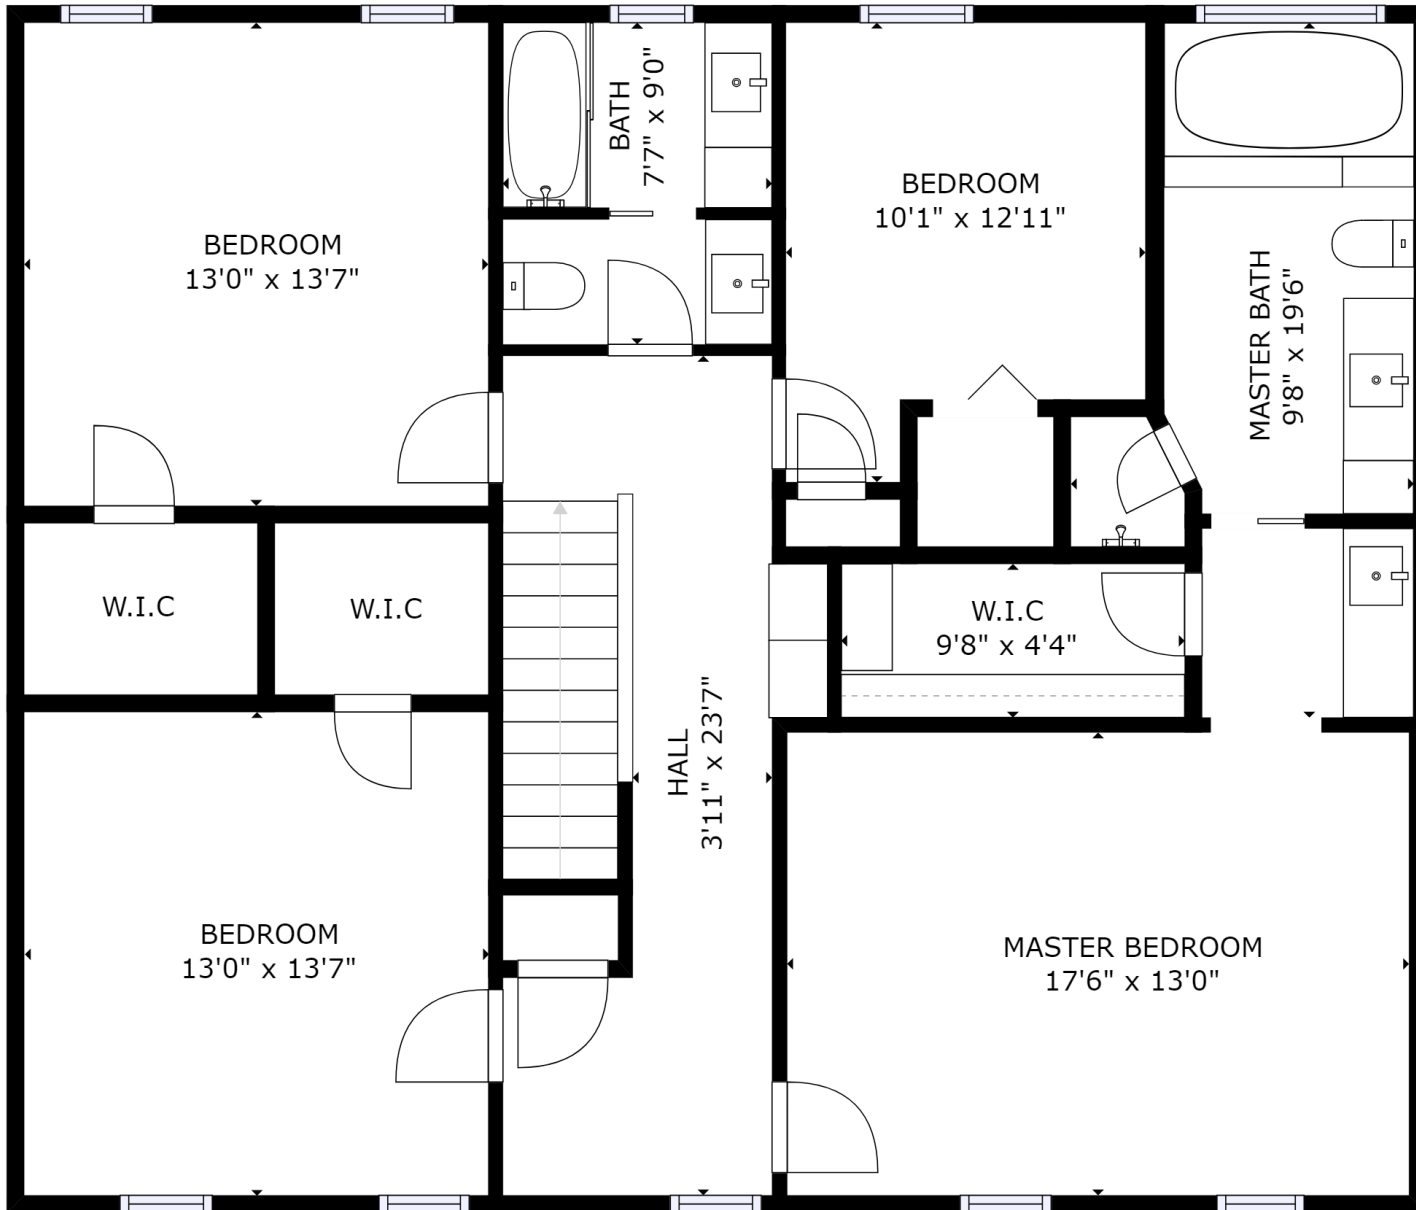

FLOOR 1

FLOOR 3

FLOOR 2

GROSS INTERNAL AREA  
 FLOOR 1: 1551 sq ft, FLOOR 2: 2098 sq ft  
 FLOOR 3: 1282 sq ft  
 TOTAL: 4932 sq ft

SIZES AND DIMENSIONS ARE APPROXIMATE, ACTUAL MAY VARY.

FLOOR 1

GROSS INTERNAL AREA  
 FLOOR 1: 1551 sq ft, FLOOR 2: 2098 sq ft  
 FLOOR 3: 1282 sq ft  
 TOTAL: 4932 sq ft  
 SIZES AND DIMENSIONS ARE APPROXIMATE, ACTUAL MAY VARY.

GROSS INTERNAL AREA  
 FLOOR 1: 1551 sq ft, FLOOR 2: 2098 sq ft  
 FLOOR 3: 1282 sq ft  
 TOTAL: 4932 sq ft

SIZES AND DIMENSIONS ARE APPROXIMATE, ACTUAL MAY VARY.

GROSS INTERNAL AREA  
 FLOOR 1: 1551 sq ft, FLOOR 2: 2098 sq ft  
 FLOOR 3: 1282 sq ft  
 TOTAL: 4932 sq ft

SIZES AND DIMENSIONS ARE APPROXIMATE, ACTUAL MAY VARY.