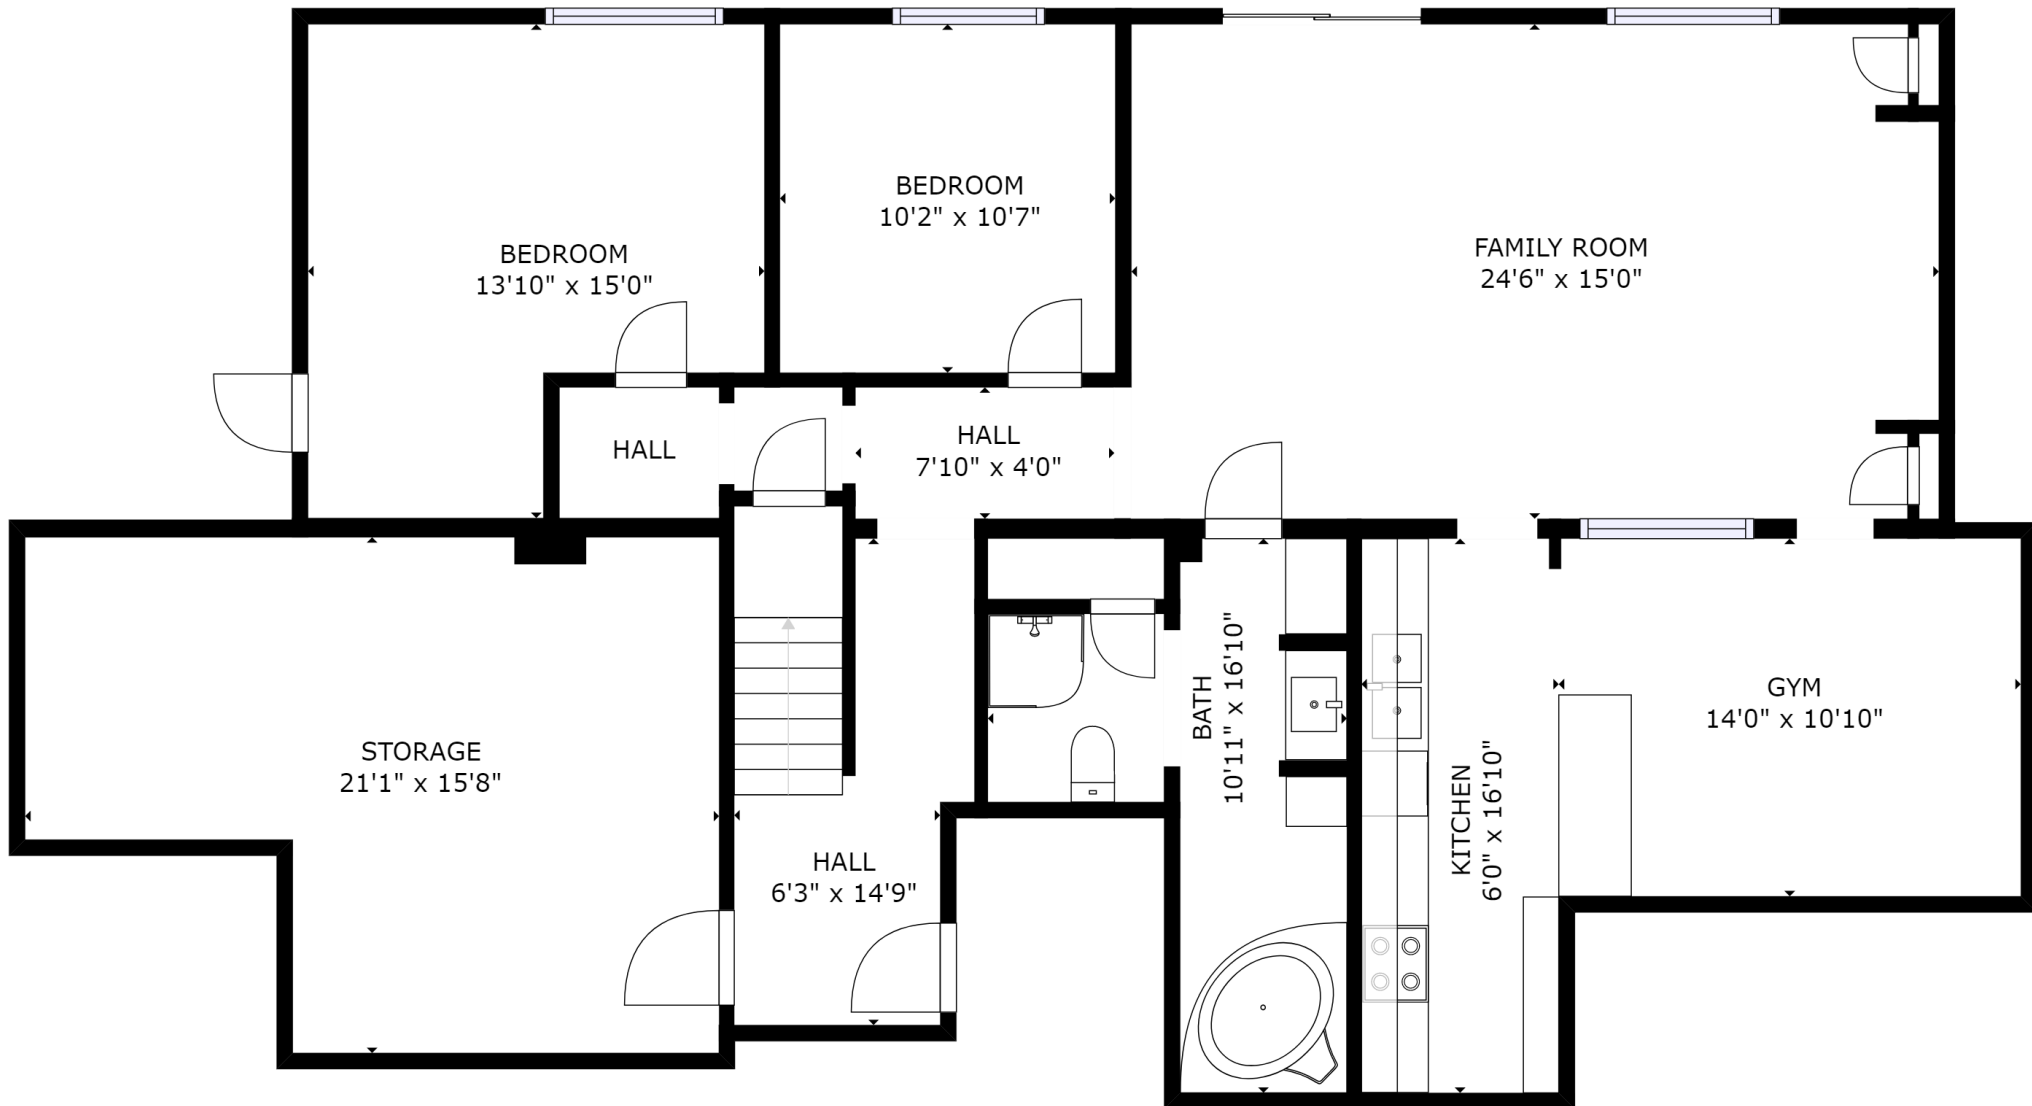

FLOOR 1

FLOOR 3

FLOOR 2

GROSS INTERNAL AREA  
 FLOOR 1: 1551 sq ft, FLOOR 2: 2098 sq ft  
 FLOOR 3: 1282 sq ft  
 TOTAL: 4932 sq ft

SIZES AND DIMENSIONS ARE APPROXIMATE, ACTUAL MAY VARY.

FLOOR 1

GROSS INTERNAL AREA  
 FLOOR 1: 1551 sq ft, FLOOR 2: 2098 sq ft  
 FLOOR 3: 1282 sq ft  
 TOTAL: 4932 sq ft  
 SIZES AND DIMENSIONS ARE APPROXIMATE, ACTUAL MAY VARY.

GROSS INTERNAL AREA  
 FLOOR 1: 1551 sq ft, FLOOR 2: 2098 sq ft  
 FLOOR 3: 1282 sq ft  
 TOTAL: 4932 sq ft

SIZES AND DIMENSIONS ARE APPROXIMATE, ACTUAL MAY VARY.

GROSS INTERNAL AREA  
 FLOOR 1: 1551 sq ft, FLOOR 2: 2098 sq ft  
 FLOOR 3: 1282 sq ft  
 TOTAL: 4932 sq ft

SIZES AND DIMENSIONS ARE APPROXIMATE, ACTUAL MAY VARY.