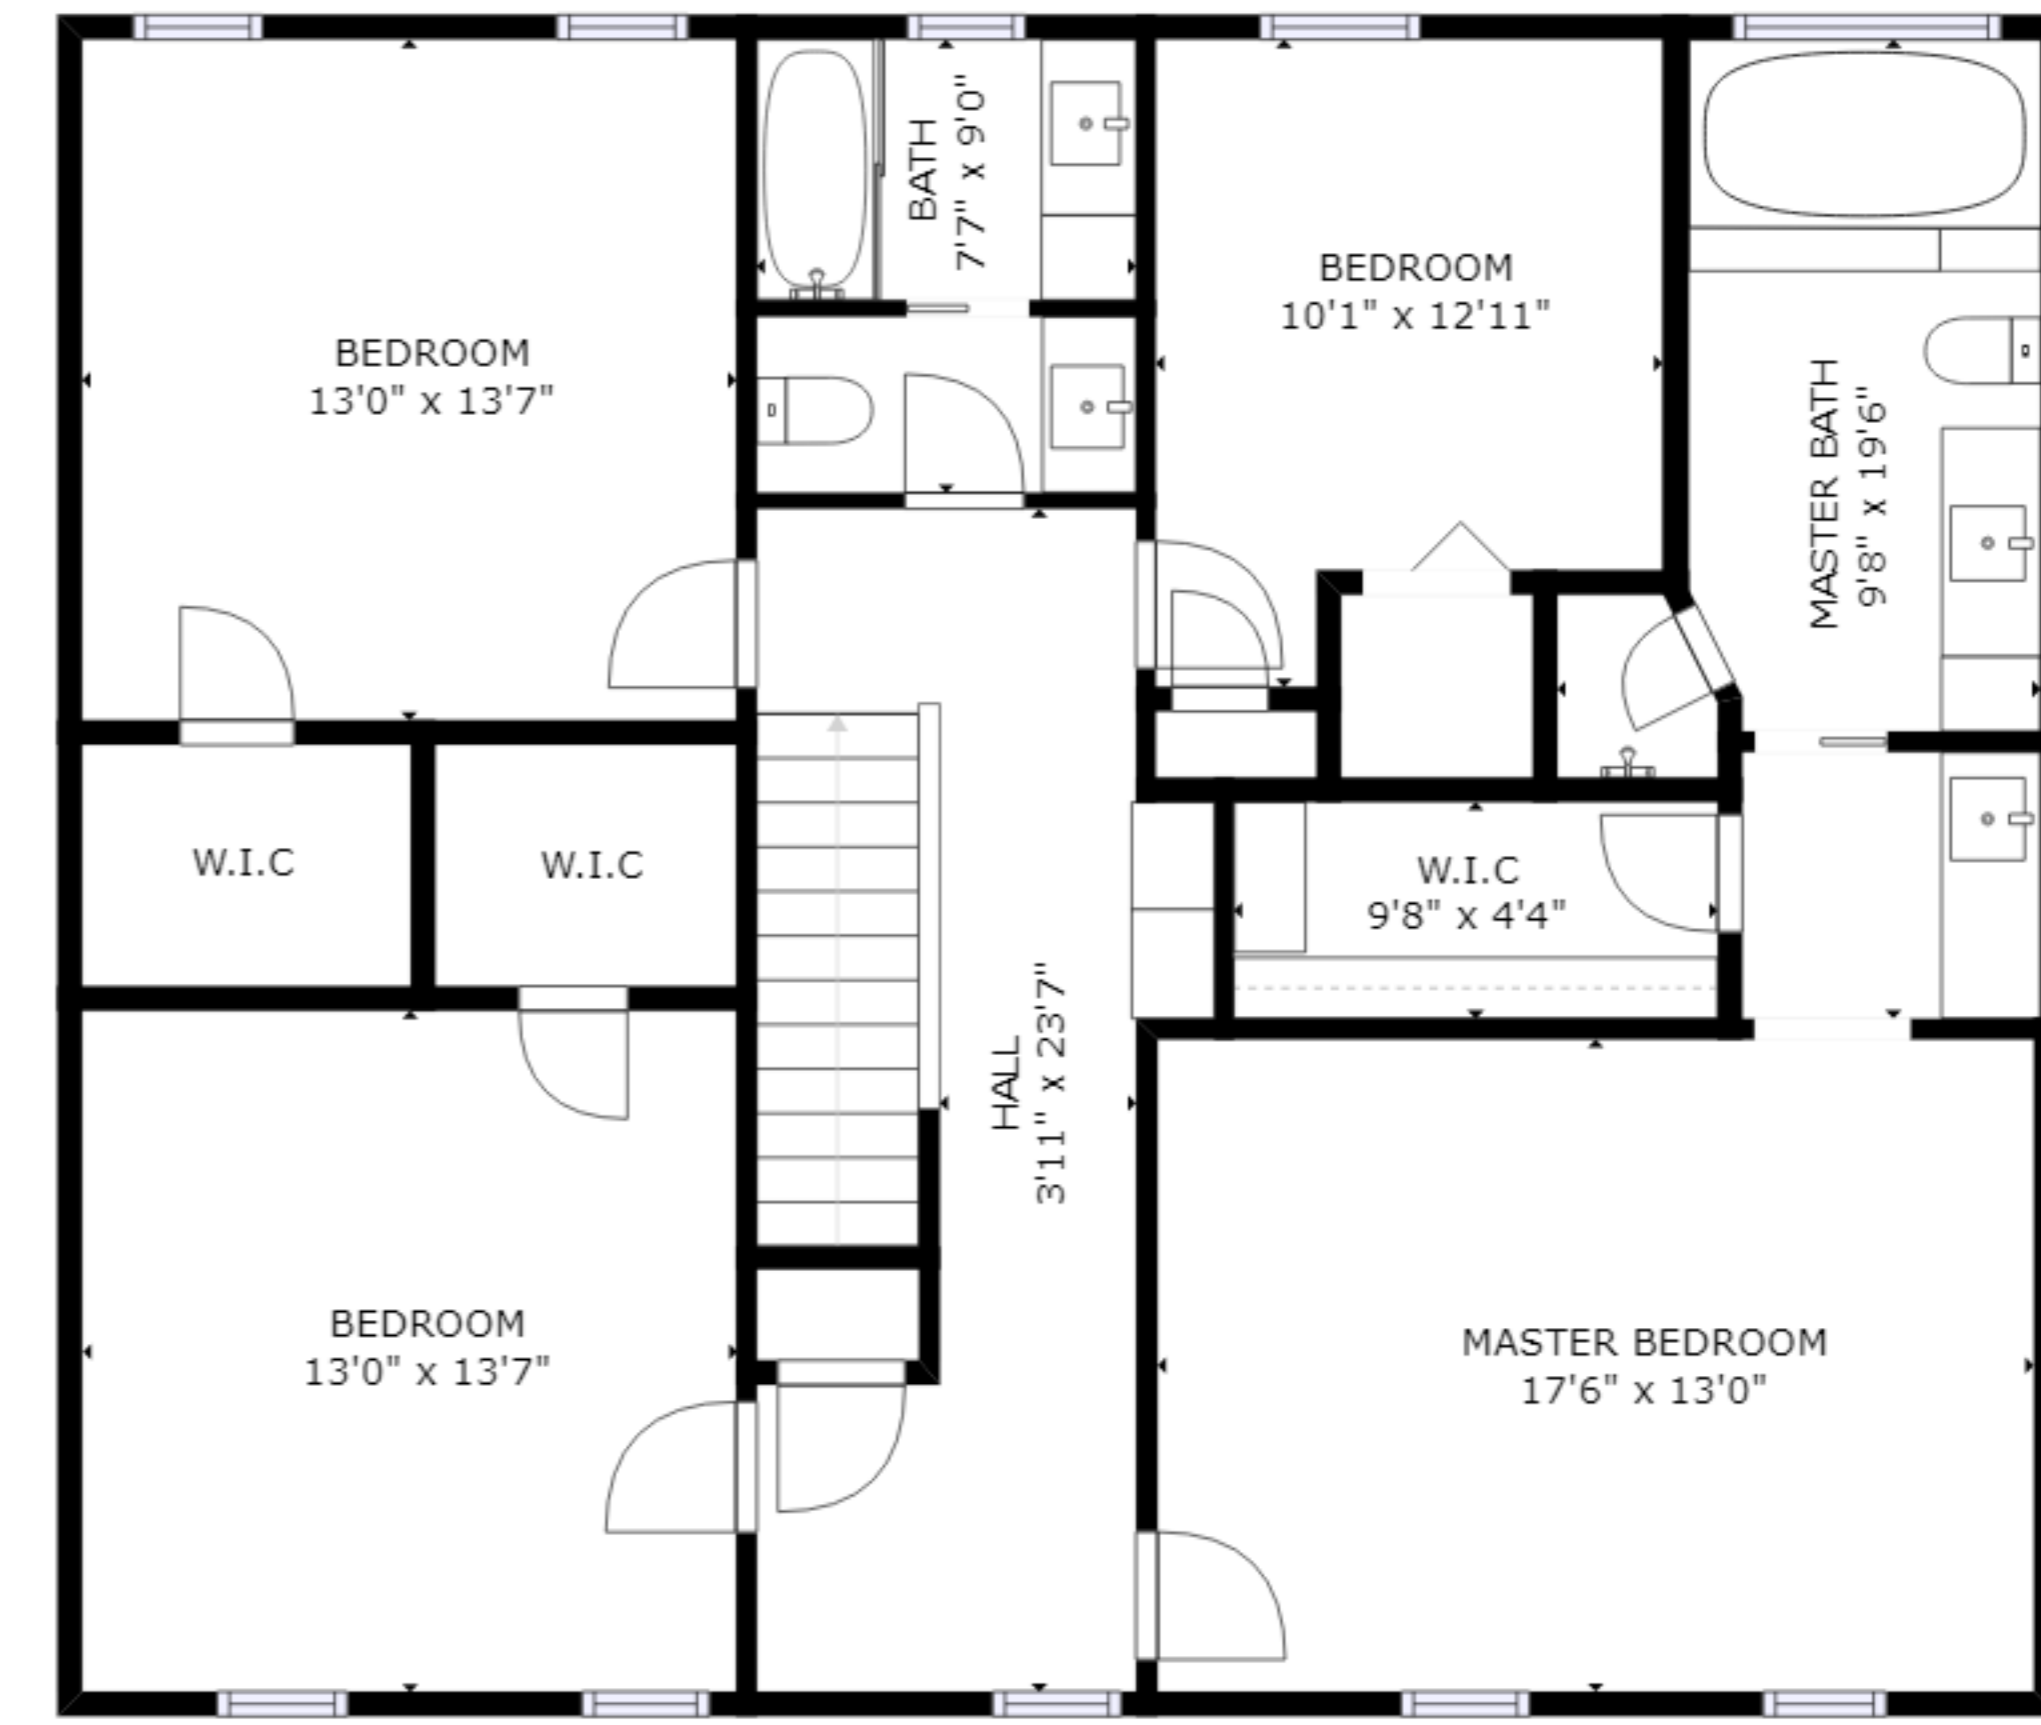

FLOOR 1

FLOOR 3

FLOOR 2

GROSS INTERNAL AREA  
 FLOOR 1: 1551 sq ft, FLOOR 2: 2098 sq ft  
 FLOOR 3: 1282 sq ft  
 TOTAL: 4932 sq ft

SIZES AND DIMENSIONS ARE APPROXIMATE, ACTUAL MAY VARY.

FLOOR 1

GROSS INTERNAL AREA  
 FLOOR 1: 1551 sq ft, FLOOR 2: 2098 sq ft  
 FLOOR 3: 1282 sq ft  
 TOTAL: 4932 sq ft  
 SIZES AND DIMENSIONS ARE APPROXIMATE, ACTUAL MAY VARY.

GROSS INTERNAL AREA  
 FLOOR 1: 1551 sq ft, FLOOR 2: 2098 sq ft  
 FLOOR 3: 1282 sq ft  
 TOTAL: 4932 sq ft

SIZES AND DIMENSIONS ARE APPROXIMATE, ACTUAL MAY VARY.

GROSS INTERNAL AREA  
 FLOOR 1: 1551 sq ft, FLOOR 2: 2098 sq ft  
 FLOOR 3: 1282 sq ft  
 TOTAL: 4932 sq ft

SIZES AND DIMENSIONS ARE APPROXIMATE, ACTUAL MAY VARY.