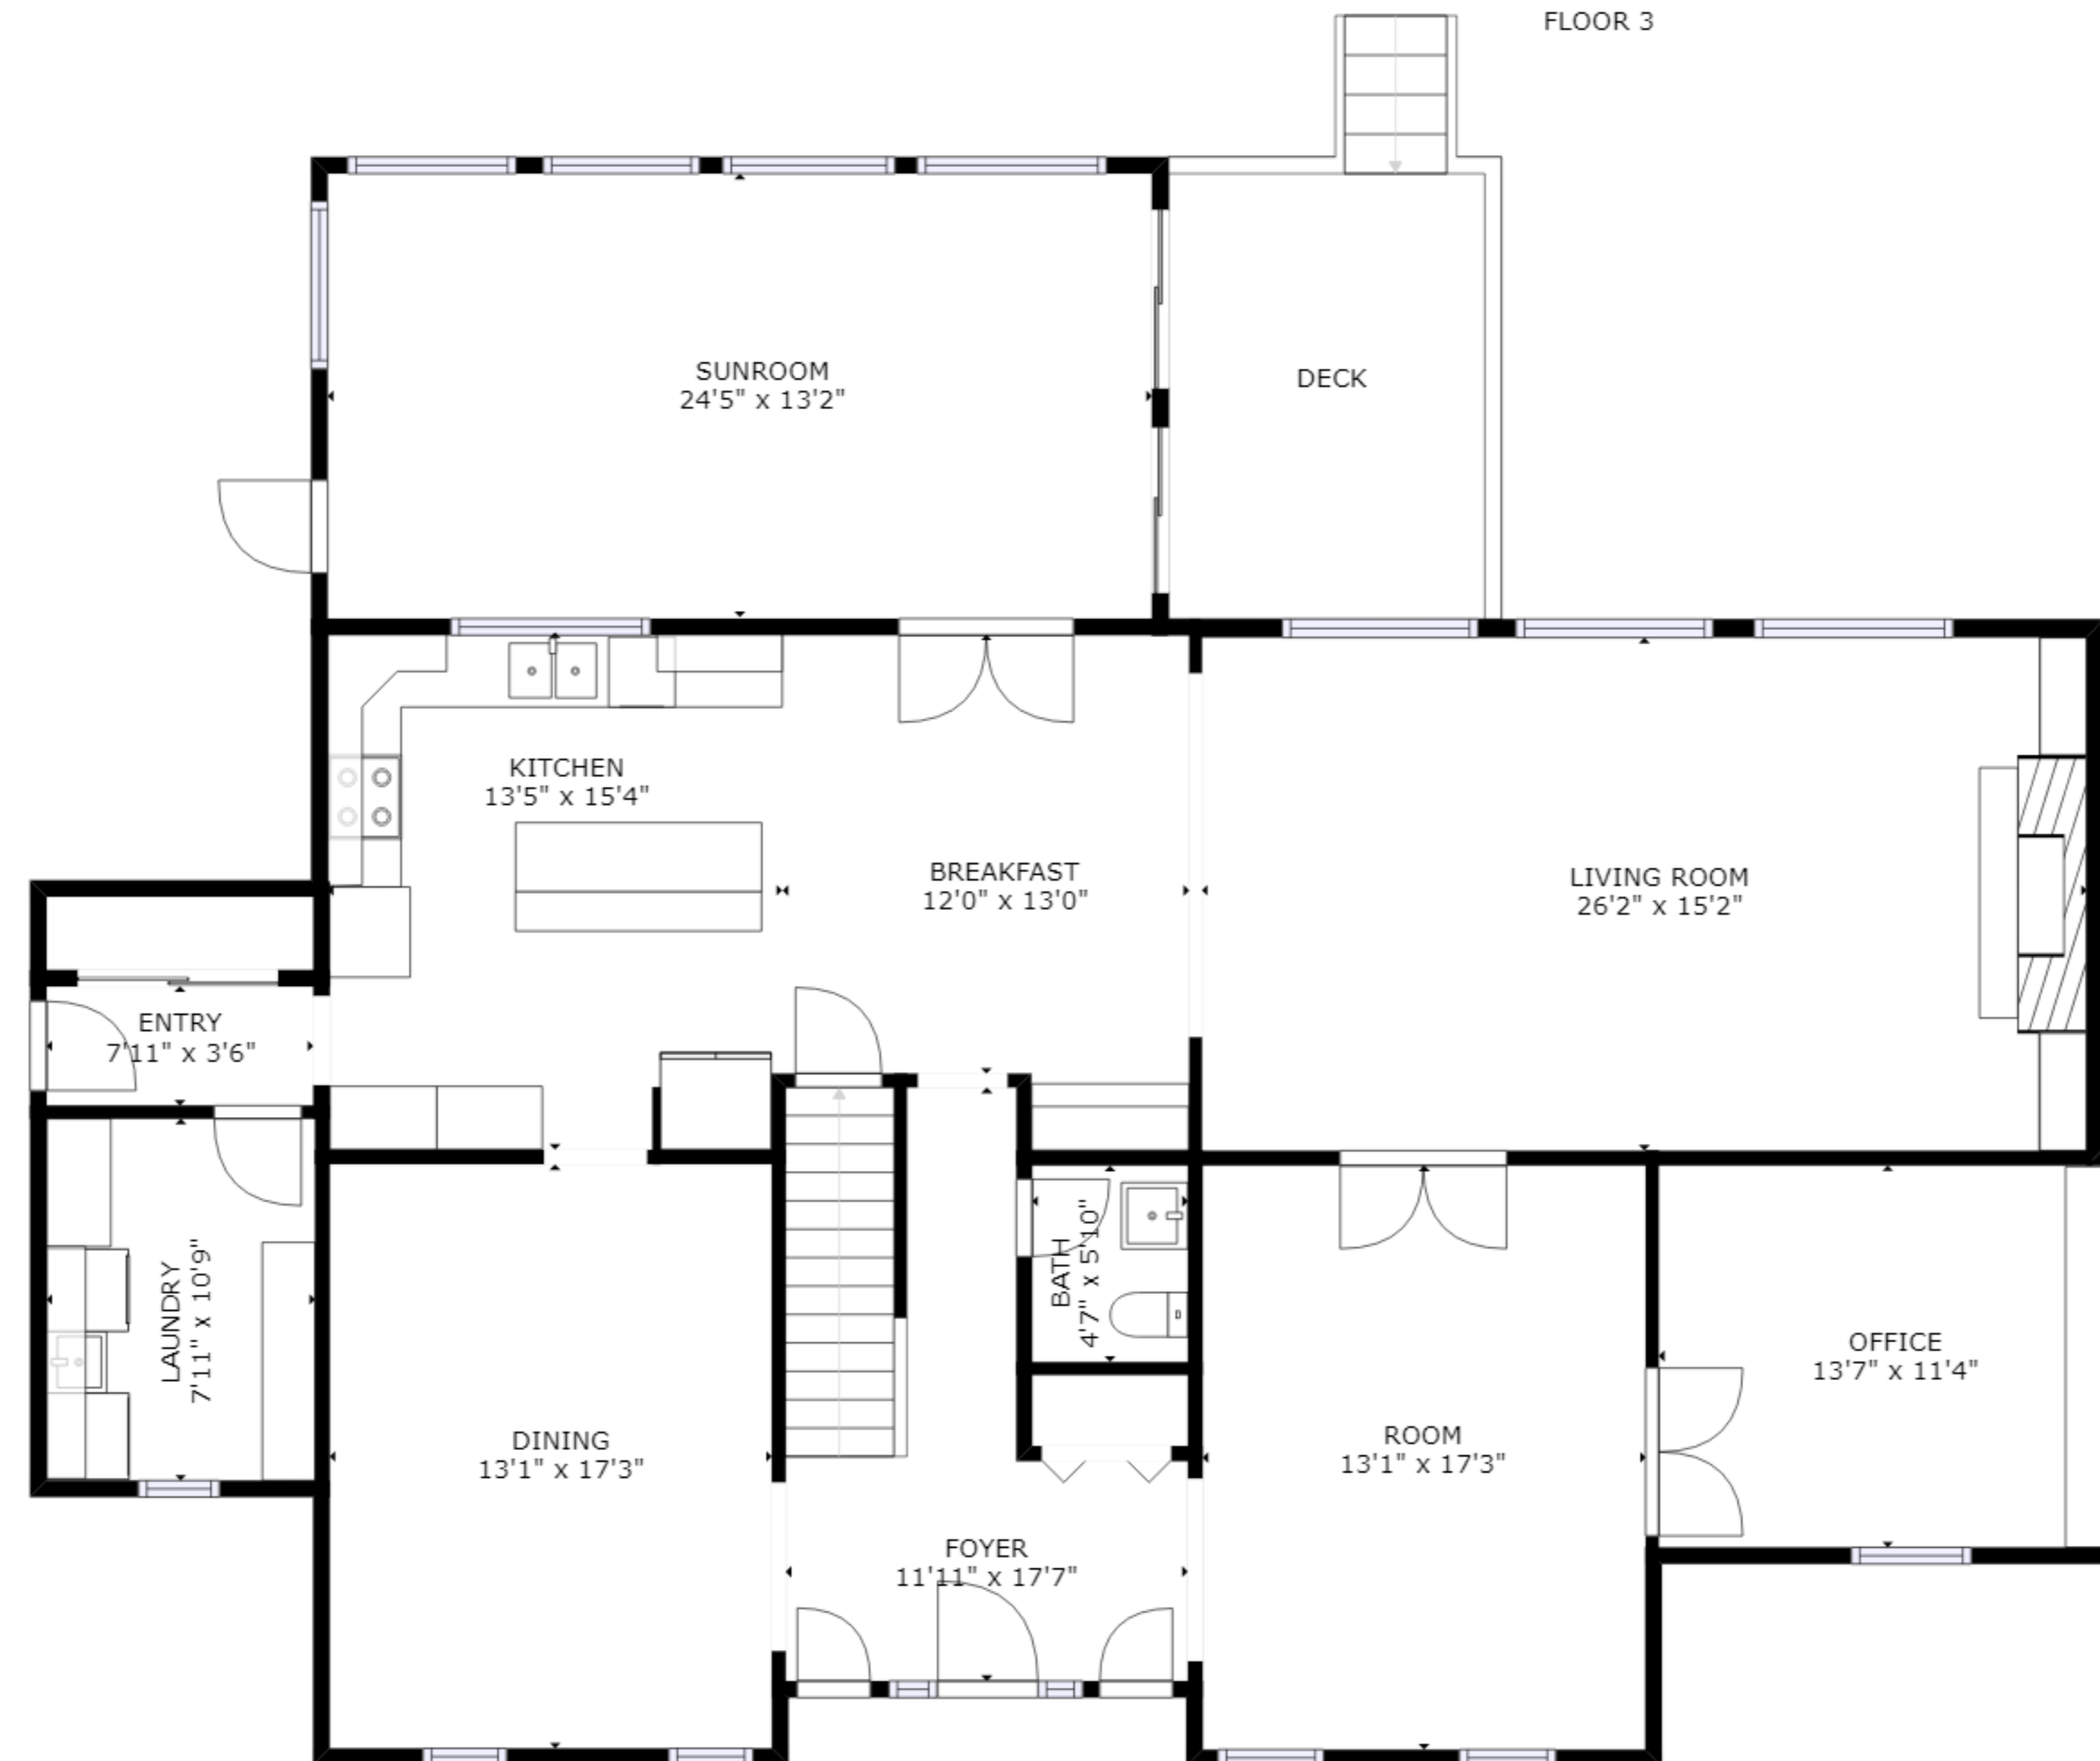

FLOOR 1

FLOOR 3

FLOOR 2

GROSS INTERNAL AREA  
 FLOOR 1: 1551 sq ft, FLOOR 2: 2098 sq ft  
 FLOOR 3: 1282 sq ft  
 TOTAL: 4932 sq ft

SIZES AND DIMENSIONS ARE APPROXIMATE, ACTUAL MAY VARY.

FLOOR 1

GROSS INTERNAL AREA  
 FLOOR 1: 1551 sq ft, FLOOR 2: 2098 sq ft  
 FLOOR 3: 1282 sq ft  
 TOTAL: 4932 sq ft  
 SIZES AND DIMENSIONS ARE APPROXIMATE, ACTUAL MAY VARY.

GROSS INTERNAL AREA  
 FLOOR 1: 1551 sq ft, FLOOR 2: 2098 sq ft  
 FLOOR 3: 1282 sq ft  
 TOTAL: 4932 sq ft

SIZES AND DIMENSIONS ARE APPROXIMATE, ACTUAL MAY VARY.

GROSS INTERNAL AREA  
 FLOOR 1: 1551 sq ft, FLOOR 2: 2098 sq ft  
 FLOOR 3: 1282 sq ft  
 TOTAL: 4932 sq ft

SIZES AND DIMENSIONS ARE APPROXIMATE, ACTUAL MAY VARY.