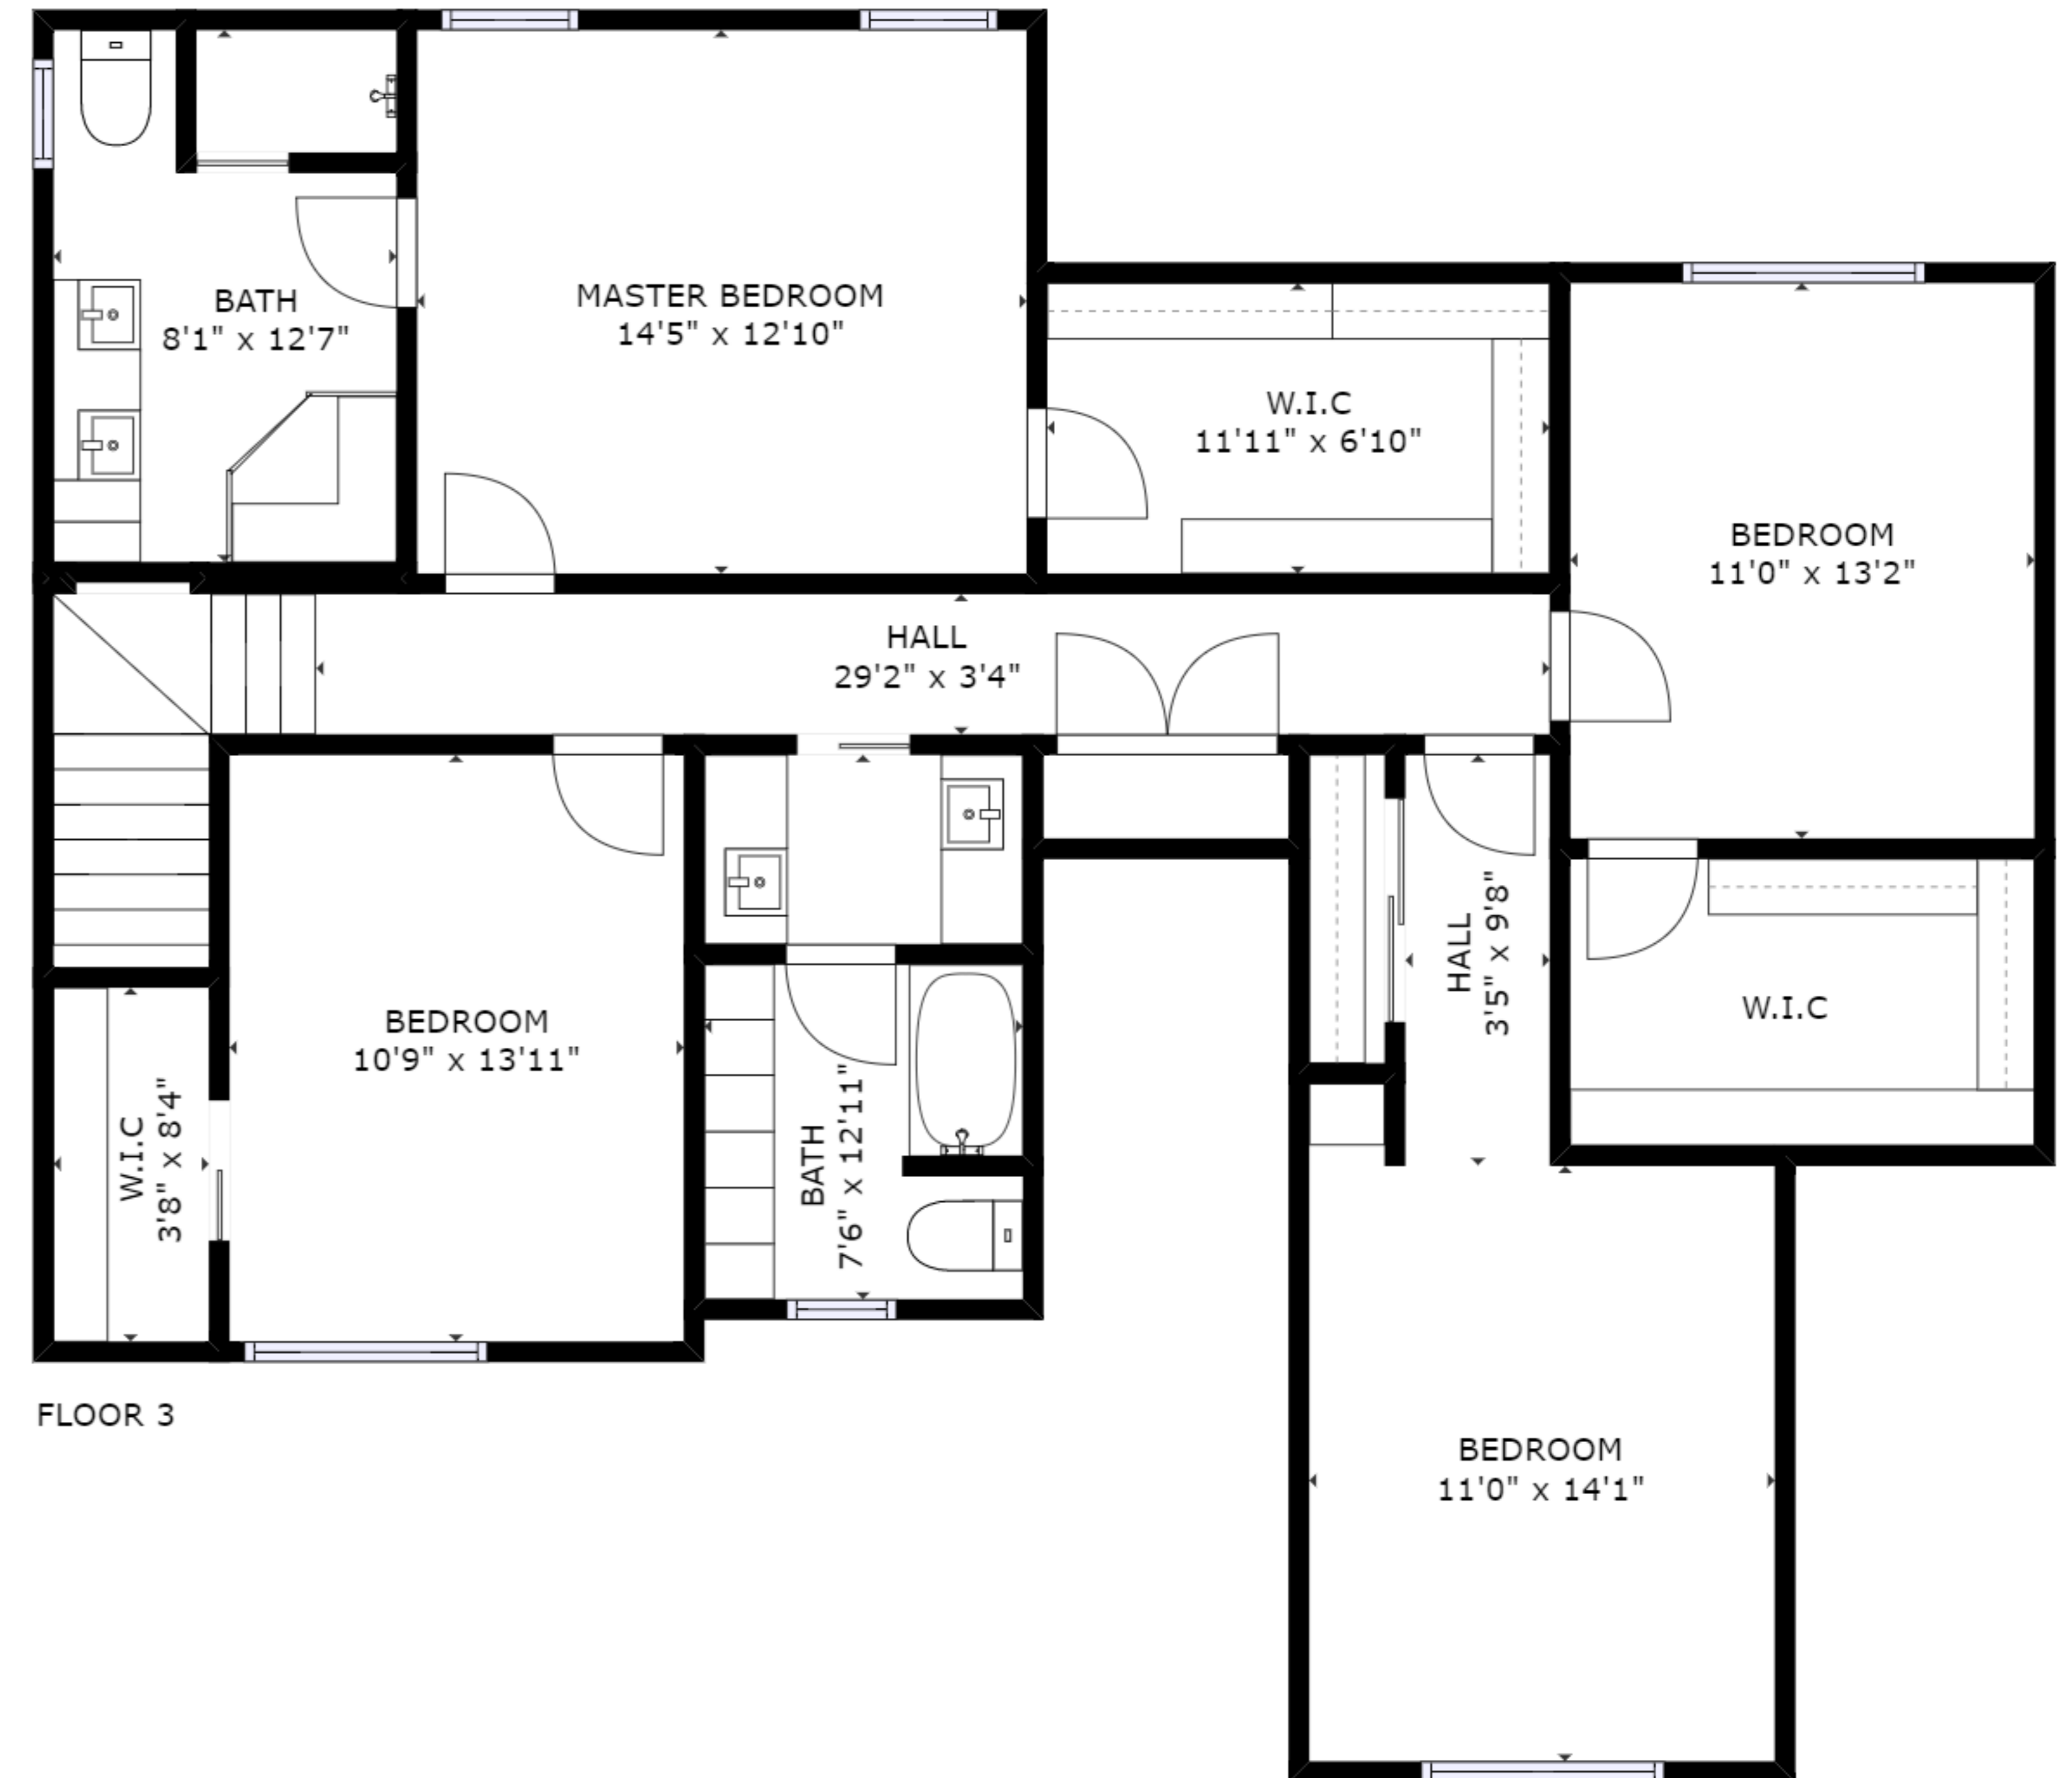

FLOOR 1

FLOOR 2

FLOOR 3

GROSS INTERNAL AREA
 FLOOR 1 : 1214 sq ft, FLOOR 2 : 1401 sq ft
 FLOOR 3 : 1303 sq ft
 TOTAL: 3918 sq ft

SIZES AND DIMENSIONS ARE APPROXIMATE, ACTUAL MAY VARY.