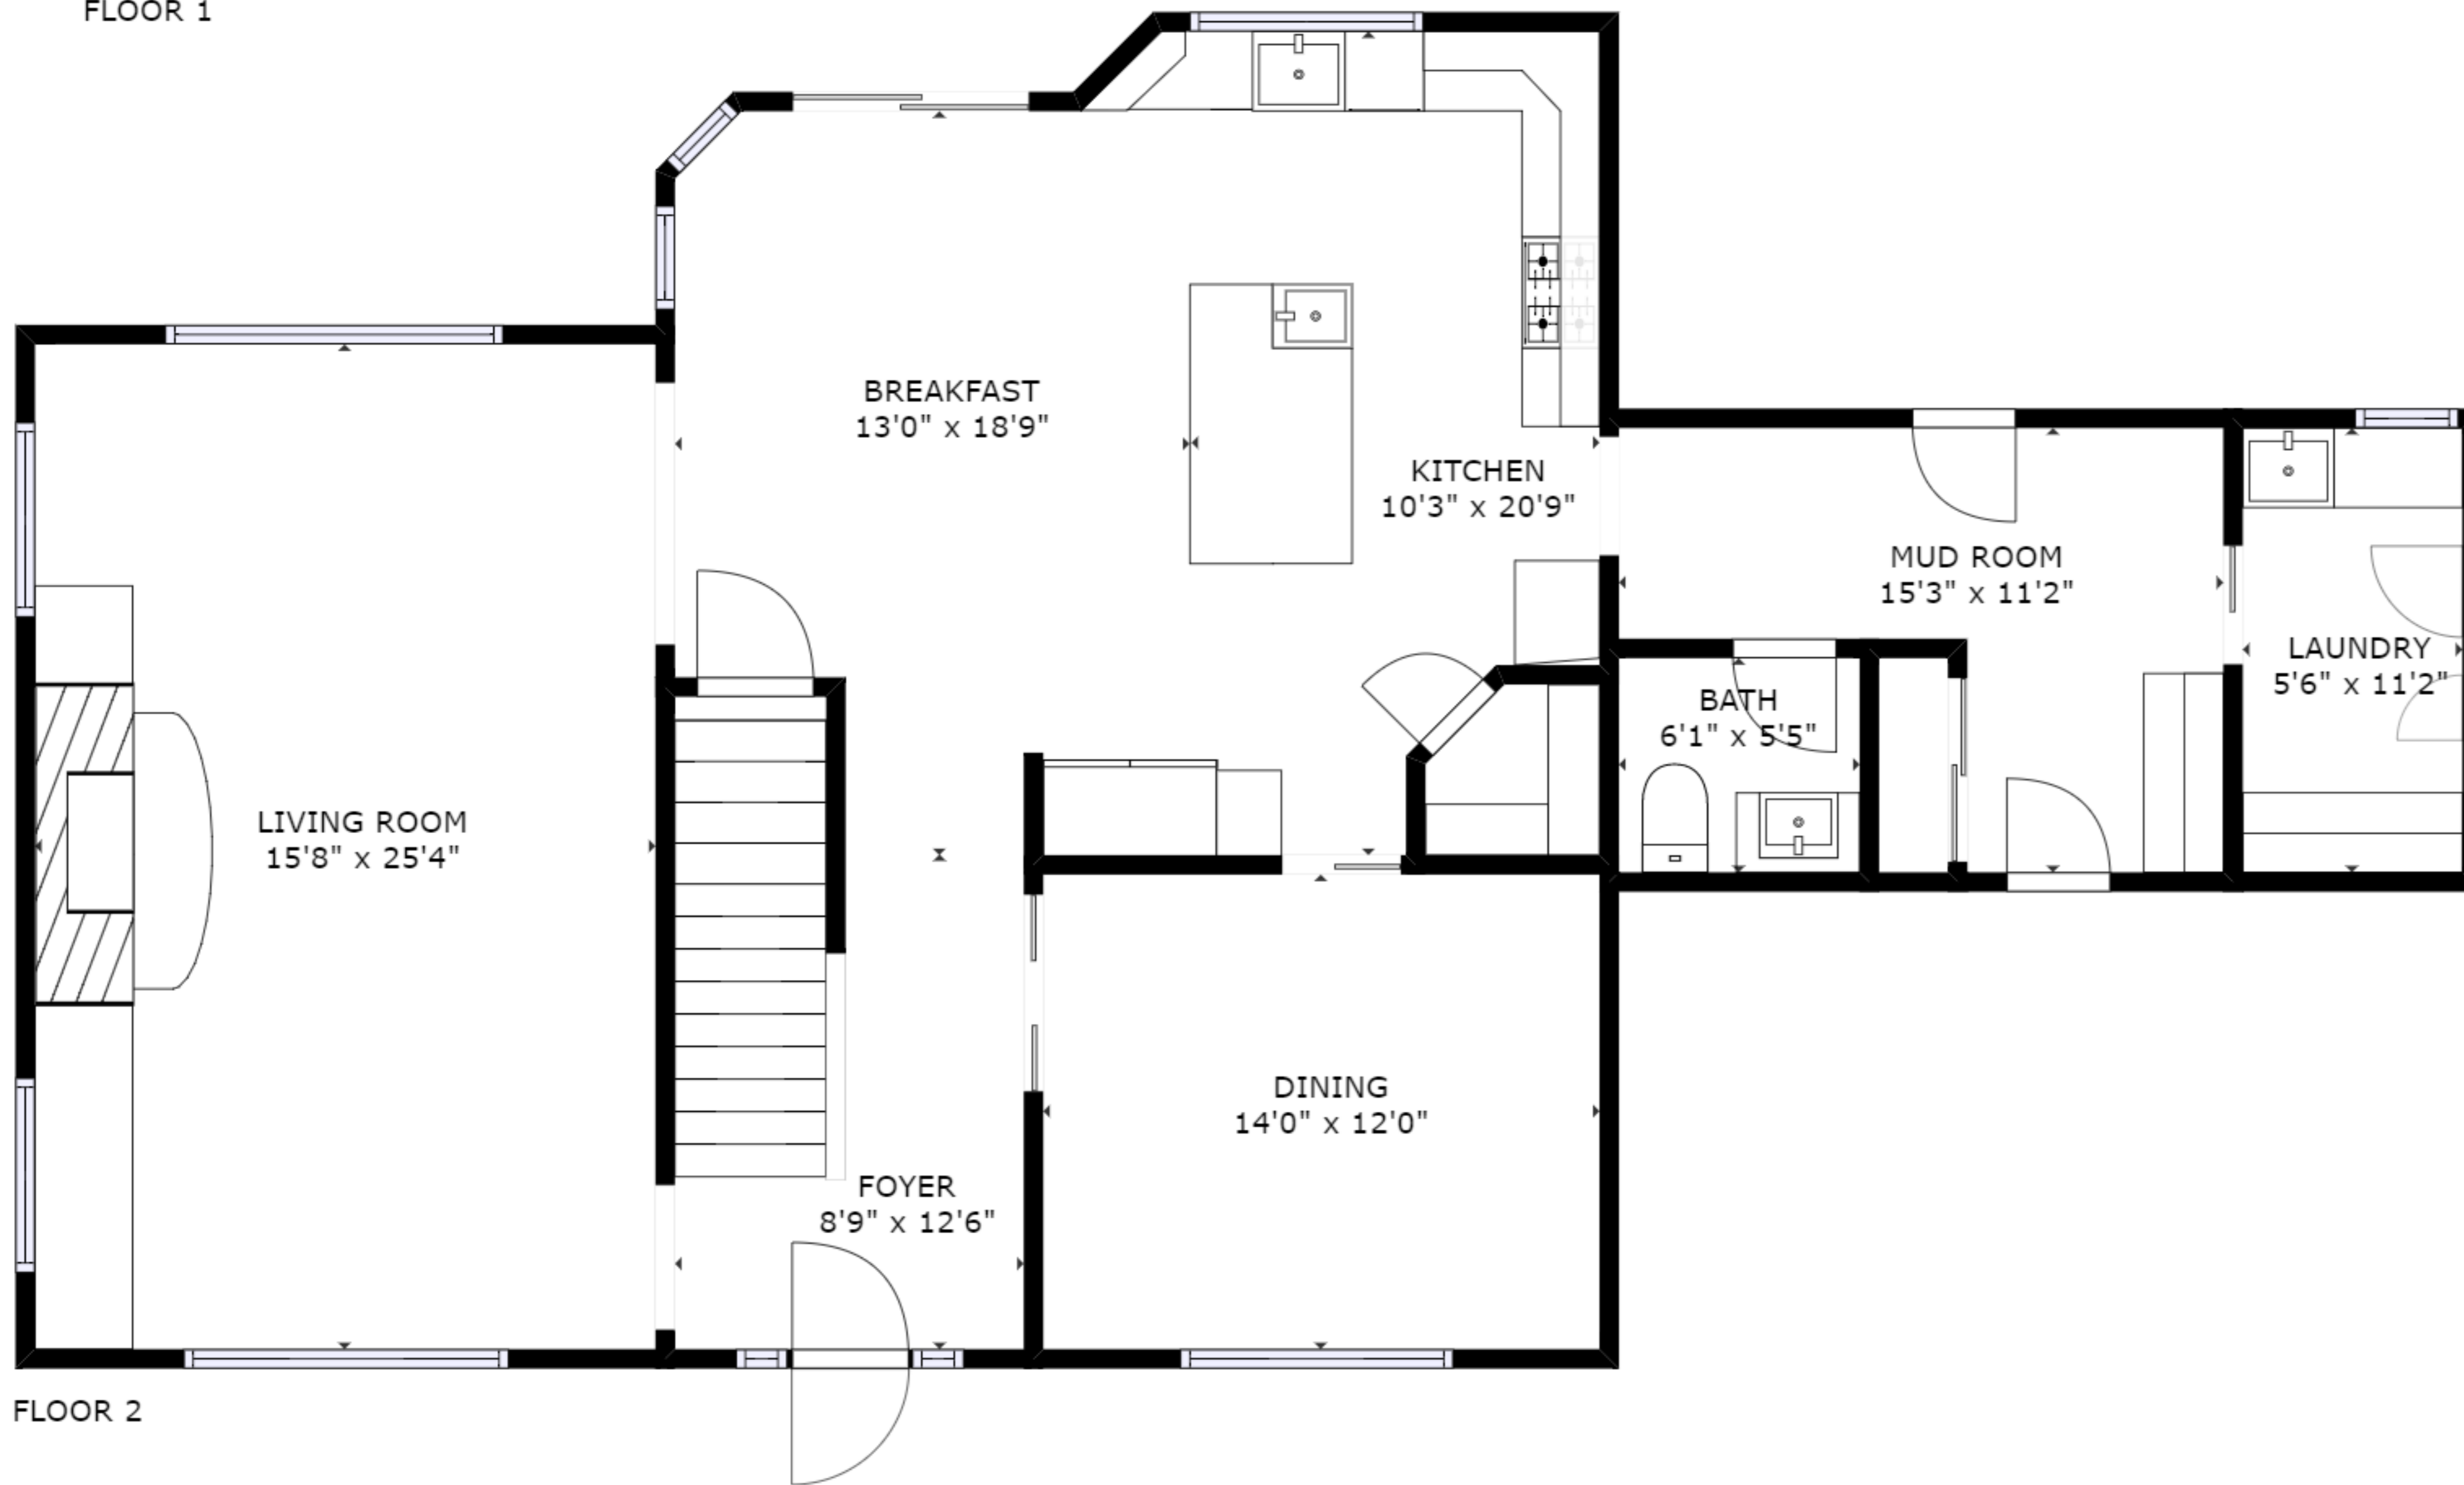

FLOOR 1

FLOOR 2

FLOOR 3

GROSS INTERNAL AREA
 FLOOR 1 : 1214 sq ft, FLOOR 2 : 1401 sq ft
 FLOOR 3 : 1303 sq ft
 TOTAL: 3918 sq ft

SIZES AND DIMENSIONS ARE APPROXIMATE, ACTUAL MAY VARY.